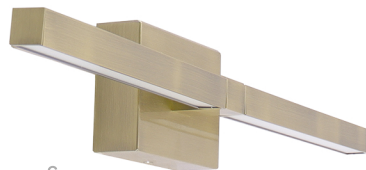

24" Slim Rotatable Vanity Lights

A.

24"(W) x 4"(H)

B.

24"(W) x 4"(H)

C.

24"(W) x 4"(H)

Wattage

20W

Voltage Input

120V AC
50/60Hz

Efficacy

70 LPW

Dimming

TRIAC Dimming
Dimmable Down to 5%
Compatible with TRIAC and ELV Dimmers

Finish

Corrosion and Heat Resistance Powder Coated
Brushed-Nickel / Black / Brushed Brass Finish

Beam Angles

 104.8°(H) x 100.5°(V)

Color Temperatures

 2700K 3000K 3500K
4000K 5000K

Features

Catalog No.	Fig.
LVS-24-MCT5-BN	A.
LVS-24-MCT5-BK	B.
LVS-24-MCT5-BB	C.